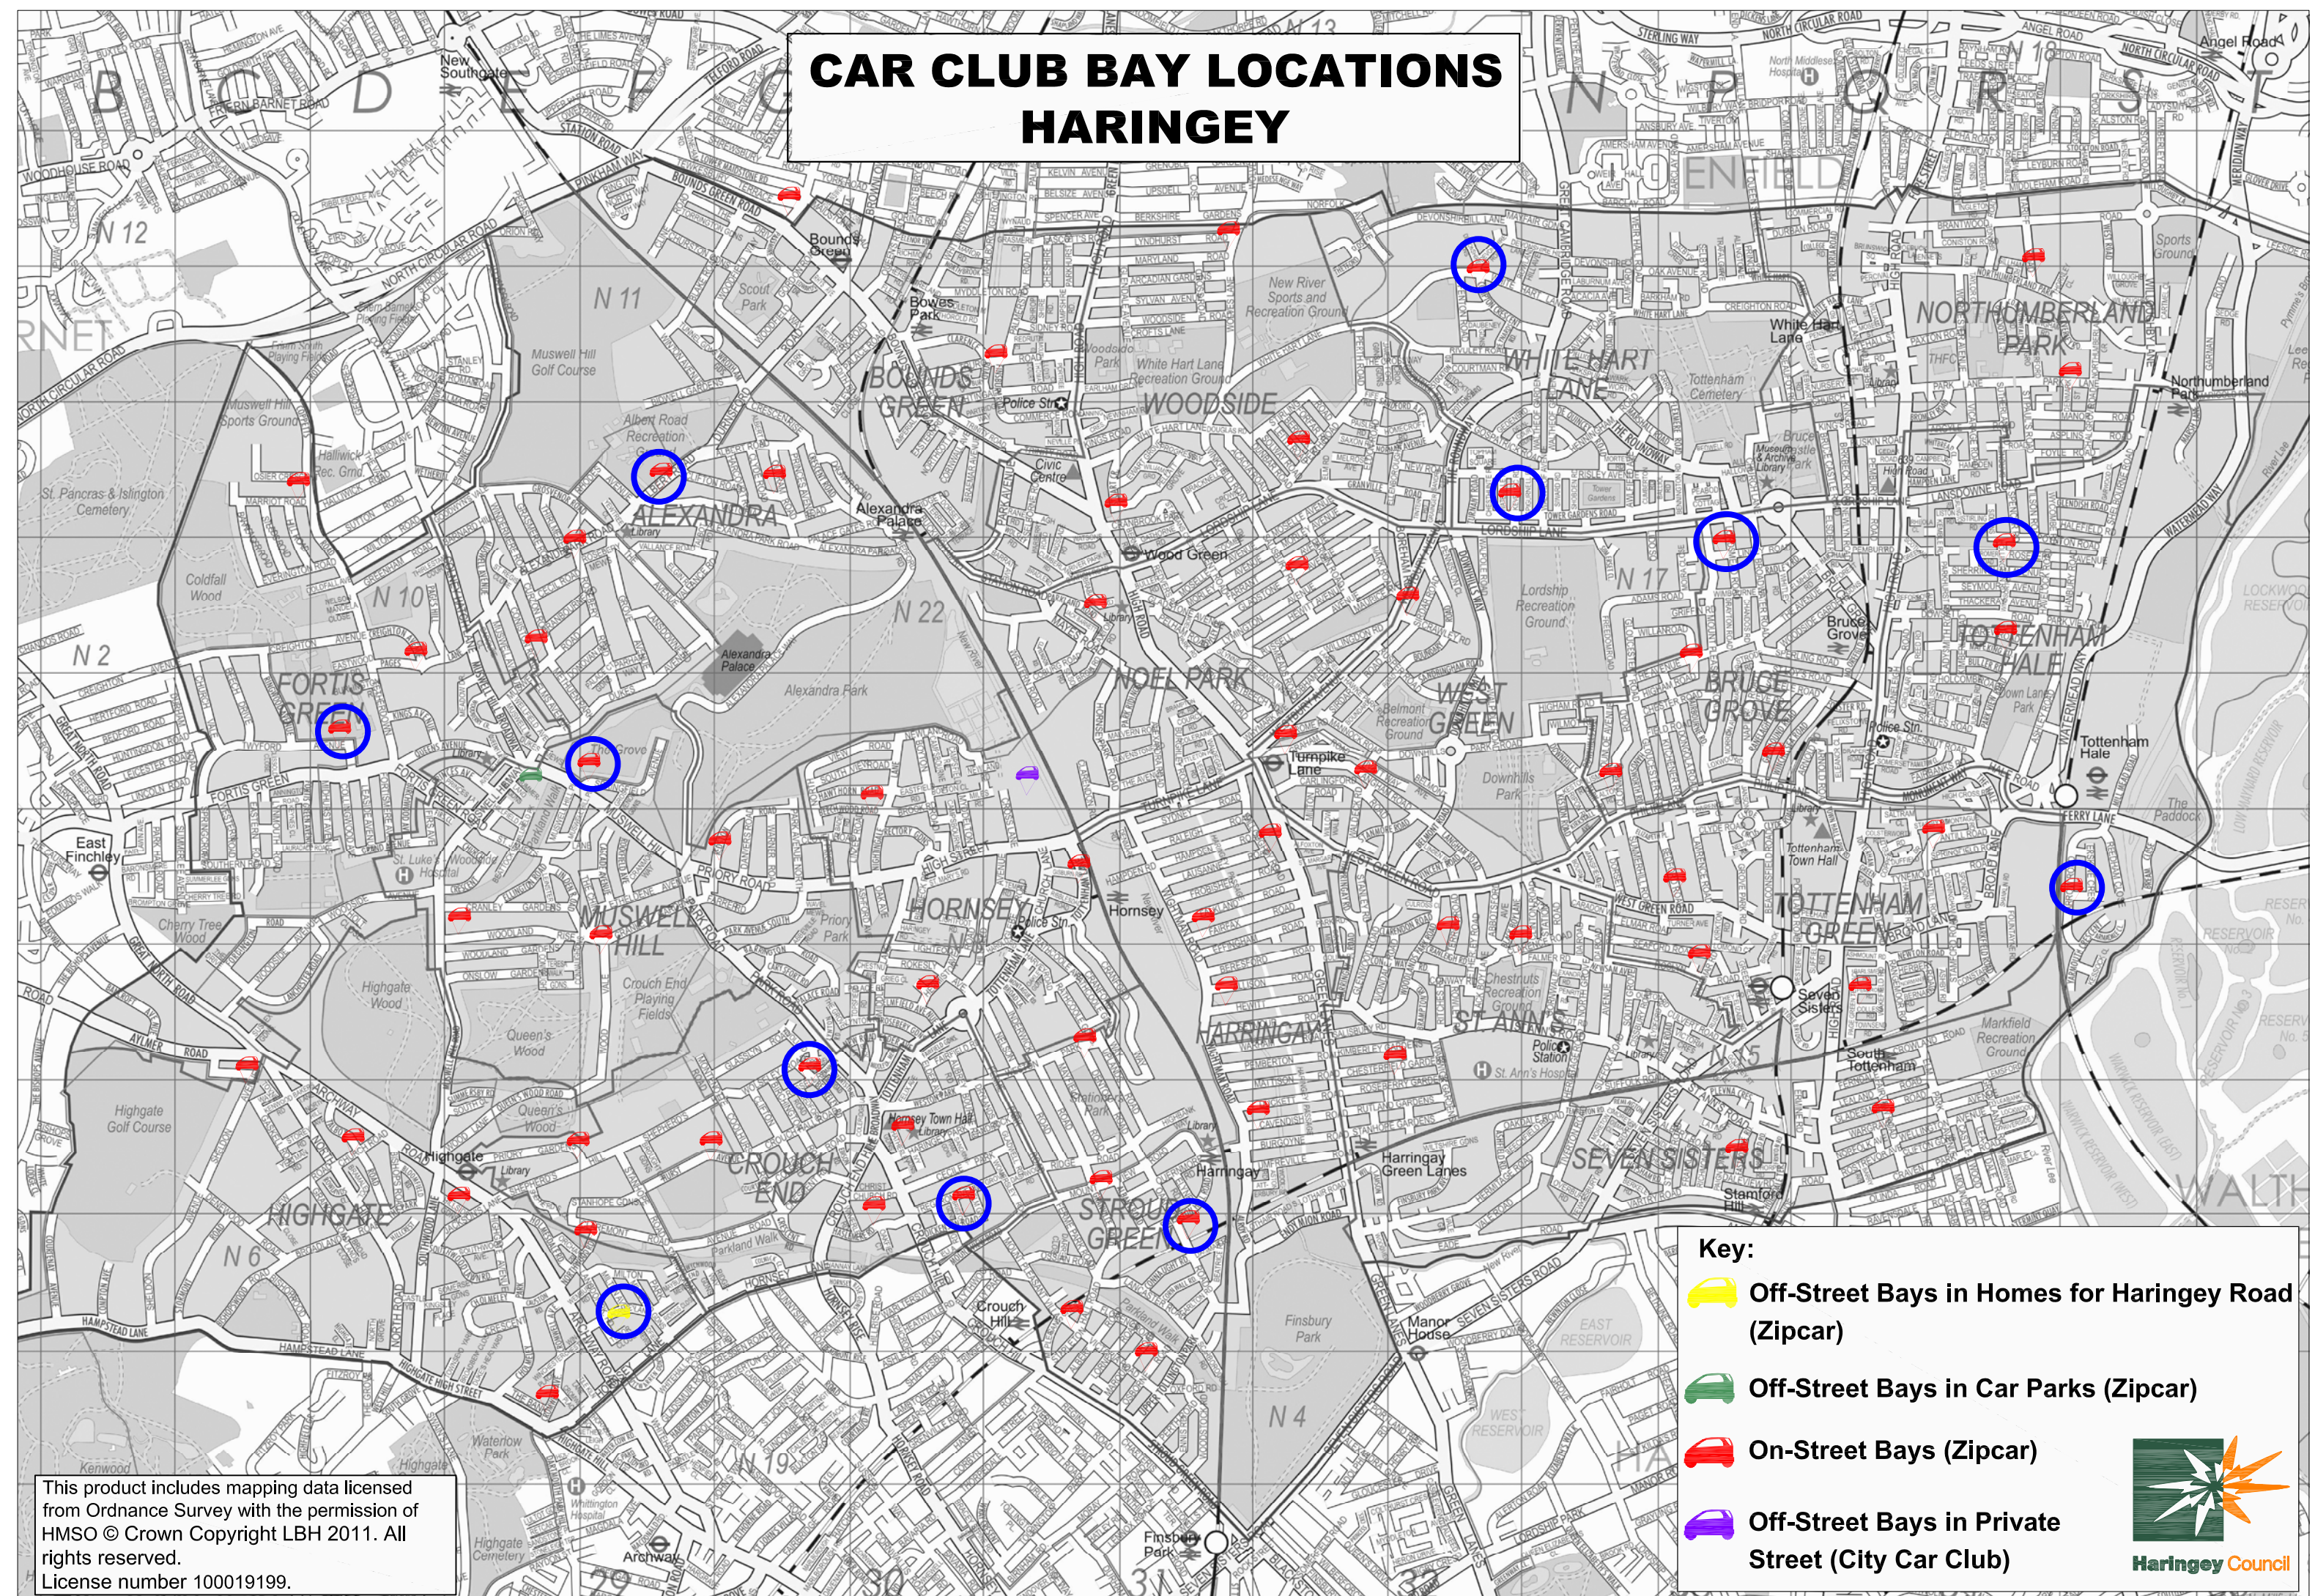

CAR CLUB BAY LOCATIONS HARINGEY

Key:

-  Off-Street Bays in Homes for Haringey Road (Zipcar)
-  Off-Street Bays in Car Parks (Zipcar)
-  On-Street Bays (Zipcar)
-  Off-Street Bays in Private Street (City Car Club)

This product includes mapping data licensed from Ordnance Survey with the permission of HMSO © Crown Copyright LBH 2011. All rights reserved. License number 100019199.